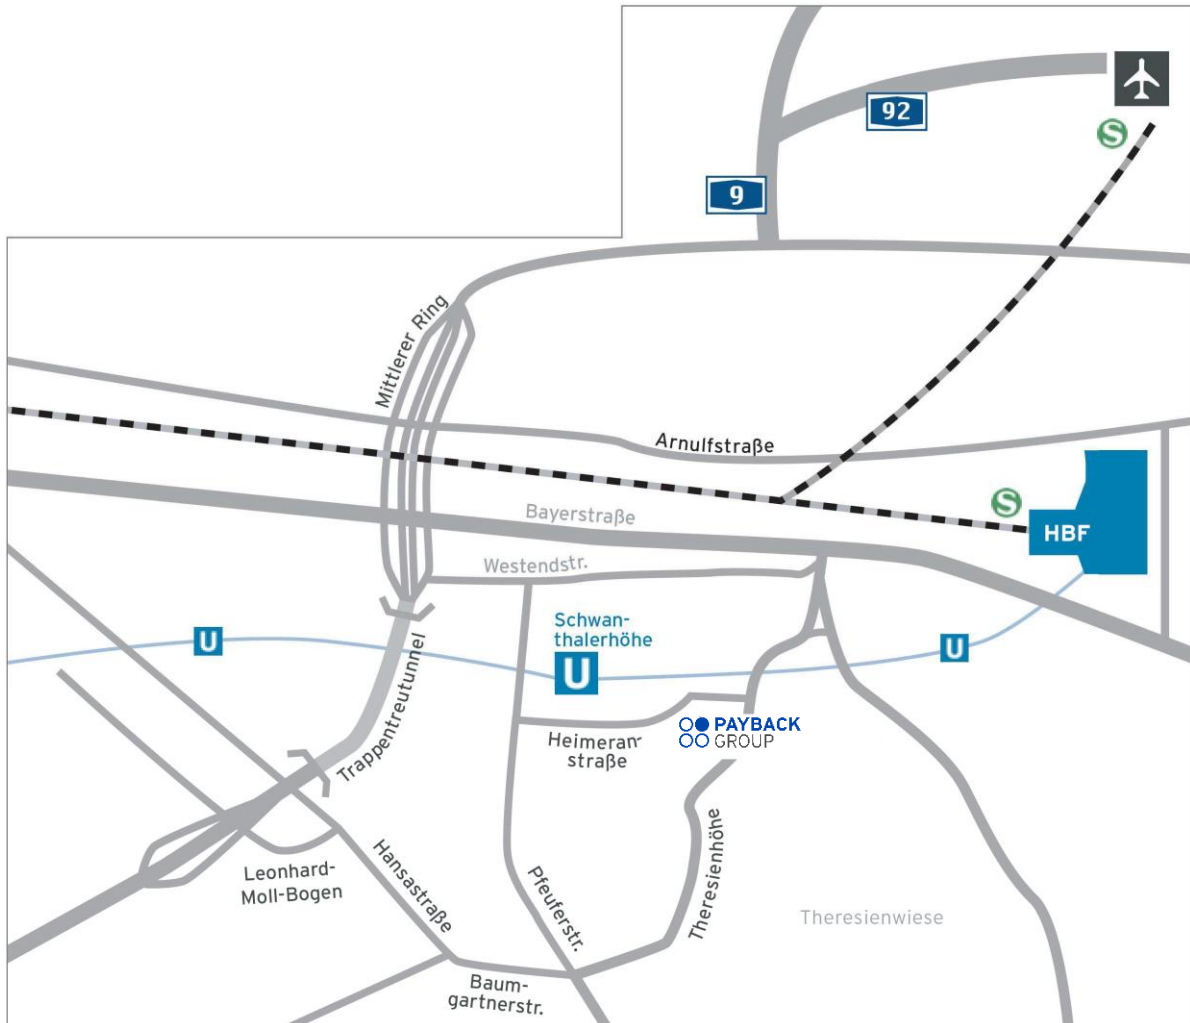

How to find PAYBACK GROUP

It is the same for all the three companies, we are looking forward to meet you!

By car

From the airport (Flughafen München)

Driving time: approx. 45-60 mins.

- Motorways A92/A9 towards Munich
- Inner ring road ("Mittlerer Ring") towards Autobahn (motorway) to Lindau
- Enter the Trappentretunnel and use right hand lane towards exit Laim/Heimeranplatz
- At the traffic light turn left into Leonhard-Moll-Bogen
- After approx. 200 meters right into Hansastrasse
- After approx. 800 meters left into Baumgartner- strasse and left again into Pfeuferstrasse
- After approx. 1 km turn right into Heimeranstrasse
- Theresienhöhe 12 and the underground car park are right ahead
- Please use the public underground parking area (underground level 1 "UG1") and from there proceed to reception on the ground floor.

From the main railway station (Hauptbahnhof, HBF)

Driving time: approx. 15 mins.

- Take Arnulfstrasse up to the junction with "Mittlerer Ring" (inner ring road)
- At the traffic lights turn left into Mittlerer Ring

By public transport

From the airport

Approx. 1 hour

- S-Bahn S1 or S8 to station "Hauptbahnhof" (HBF)
- From "Hauptbahnhof" by underground U4 or U5 to station "Schwanthalerhöhe"
- The entrance to Theresienhöhe 12 is right next to the exit of the underground

Coming from Munich

- By underground U4/U5 to station "Schwanthalerhöhe"
- The entrance to Theresienhöhe 12 is right next to the exit of the underground.

Street-map (not true to scale)

Airport and main railway station (Hauptbahnhof, HBF)